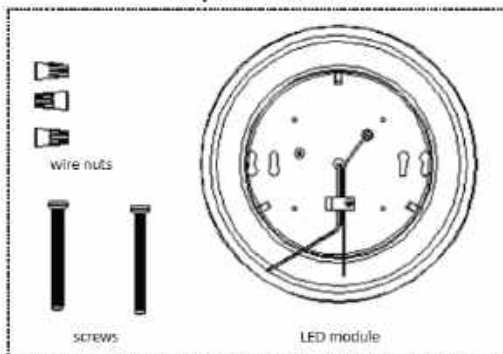

LED Disk Light

Features:

- Wide Range Of Sizes: 6inch
- ETL and Energy Star certified
- With Title 24 Compliant
- Hight Brightness Samsung LED SMD2835
- 100%-10% TRIAC Dimming
- Can be mounted on 4"and6" J-boxs
- CRI>90
- Wall or Ceiling Mount
- Working Temperature: -20°C~ +40°C
- Damp Location
- Ceiling Pan Finish: White
- Suitable For: Living Room/Corridor/Hallway/Kitchen/Stairways.
- 5 Years Warranty (Terms and Conditions apply)

Specifications

Manufacturer:	LumXa Lighting
Indoor/Outdoor:	Indoor
Fixture Type:	Ceiling Mount
Application:	Damp Location
Technology:	LED
Product Dimension	7"
Total Input Power (Watts):	15W
Total Light Output (lumens)	1050LM
Appearance/Correlated Color Temperature (K):	3000K/5000K
Light Sources Per Fixture:	Samsung LED Chip
CRI:	90
Power Factor:	>0.9
Light Source Life (hrs):	50000
Special Features:	Continuously Dimmable, No Dark Spot/Area
Installation:	Surface mounted
Markets:	United States, Canada

Required Contents

Installation

1. Wire the connector to house wiring and attach to fixture

2. Attach fixture into J-Box with the screws provided