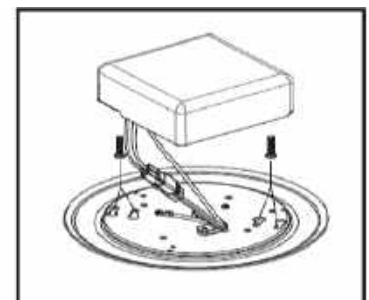

LED Disk Light

Features:

- Wide Range Of Sizes: 6inch
- ETL and Energy Star certified
- With Title 24 Compliant
- Hight Brightness Samsung LED SMD2835
- 100%-10% TRIAC Dimming
- Can be mounted on 4"and6" J-boxs
- CRI>90
- Wall or Ceiling Mount
- Working Temperature: -20°C~ +40°C
- Damp Location
- Ceiling Pan Finish: White
- Suitable For: Living Room/Corridor/Hallway/Kitchen/Stairways.
- 5 Years Warranty (Terms and Conditions apply)

Specifications

Manufacturer:	LumXa Lighting
Indoor/Outdoor:	Indoor
Fixture Type:	Ceiling Mount
Application:	Damp Location
Technology:	LED
Product Dimension	7"
Total Input Power (Watts):	15W
Total Light Output (lumens)	1050LM
Appearance/Correlated Color Temperature (K):	3000K/5000K
Light Sources Per Fixture:	Samsung LED Chip
CRI:	90
Power Factor:	>0.9
Light Source Life (hrs):	50000
Special Features:	Continuously Dimmable, No Dark Spot/Area
Installation:	Surface mounted
Markets:	United States, Canada

Required Contents

Installation

1. Wire the connector to house wiring and attach to fixture

2. Attach fixture into J-Box with the screws provided