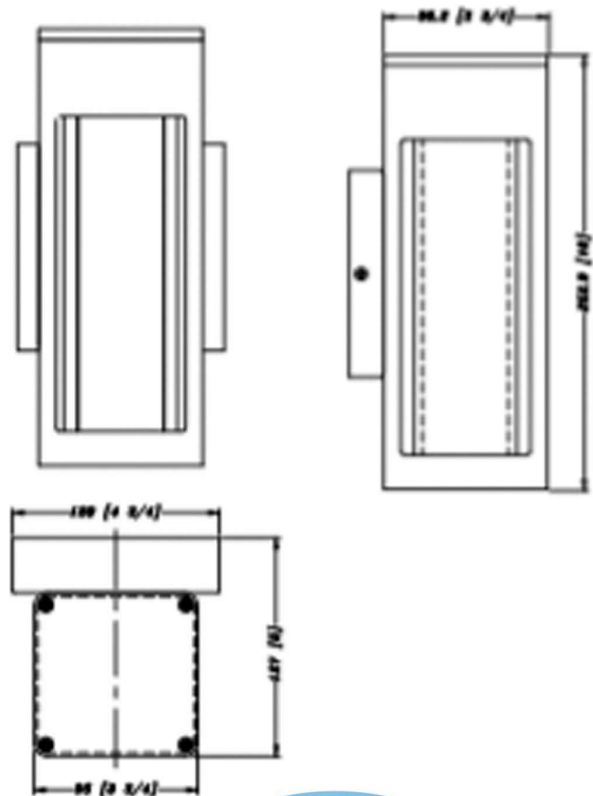

Input Voltage: 120V-277V

Dimmable: No

Base: Led Integrated

Material: Aluminum with Glass

Housing Color: Painting Matte Black with Outer clear & Inner Opal Glass

Waterproof Rating: (IP64)

Lifespan: 50000 Hours

CHART:

Lumixa
EXCELLENCE IN LIGHTING

LED OUTDOOR WALL LAMP

LED OUTDOOR WALL LAMP

10 WATTS

PRODUCT SPECIFICATION:

Color Temperature: 5000K

CRI: >80

Lumen: 300LM

Input Power: 10W

Input Voltage: 120V-277V

Dimmable: No

Base: Led Integrated

Material: Aluminum with Glass

Housing Color: Painting Matte Black with Outer clear & Inner Opal Glass

Waterproof Rating: (IP64)