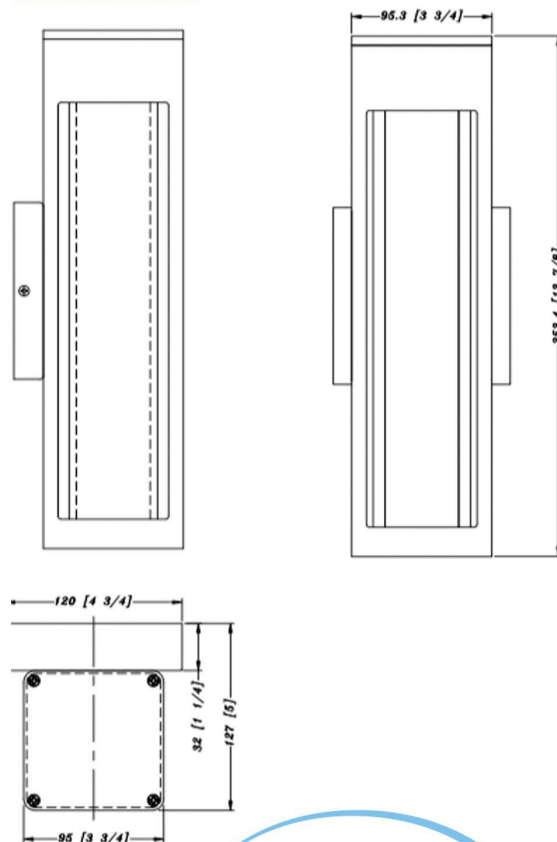

CHART:

Lumixa
EXCELLENCE IN LIGHTING