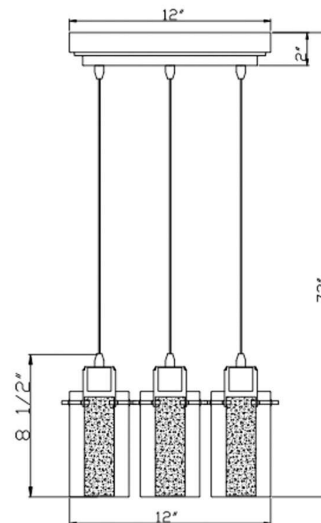

CHART:

Lumixa
EXCELLENCE IN LIGHTING