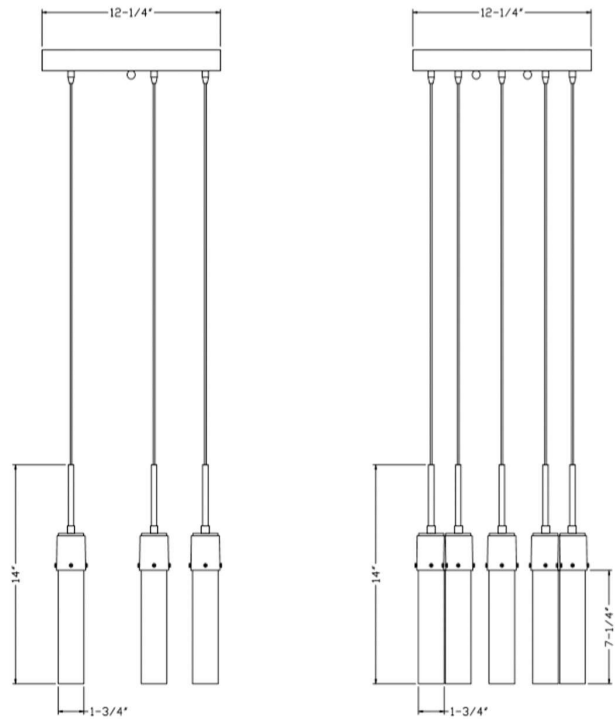

Input Voltage: 120V-277V

Dimmable: Yes

Base: Led Integrated

Material: Steel with Glass

Housing Color: Matte black with Bubble Glass

Waterproof Rating: (IP64)

Lifespan: 50000 Hours

CHART:

Input Power: 35W

Input Voltage: 120V-277V

Dimmable: Yes

Base: Led Integrated

Material: Steel with Glass

Housing Color: Matte black with Bubble Glass

Waterproof Rating: (IP64)

Lifespan: 50000 Hours

CHART:

Lumixa
EXCELLENCE IN LIGHTING