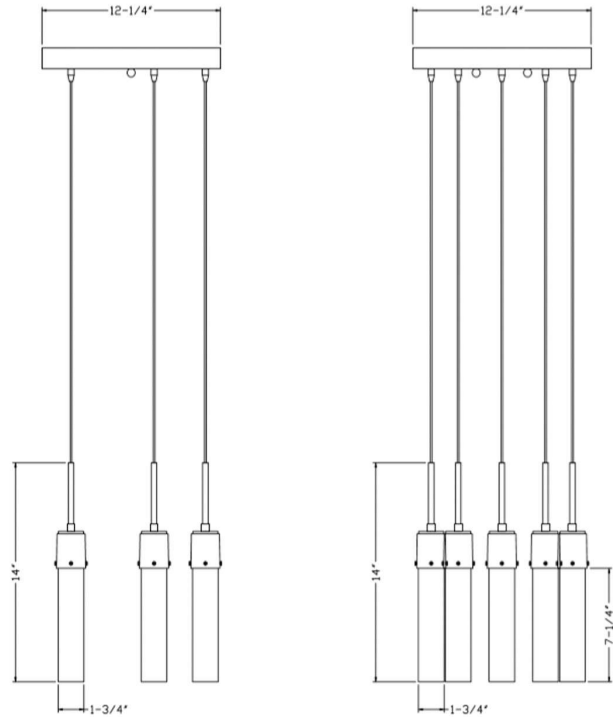

LED MINI-PENDANT

LED MINI-PENDANT

35 WATTS

PRODUCT SPECIFICATION:

Color Temperature: 3000K

CRI: >80

Lumen: 2000LM

Input Power: 35W

Input Voltage: 120V-277V

Dimmable: Yes

Base: Led Integrated

Material: Steel with Glass

Housing Color: Matte black with Bubble Glass

Waterproof Rating: (IP64)

Lifespan: 50000 Hours

CHART:

Input Power: 35W

Input Voltage: 120V-277V

Dimmable: Yes

Base: Led Integrated

Material: Steel with Glass

Housing Color: Matte black with Bubble Glass

Waterproof Rating: (IP64)

Lifespan: 50000 Hours