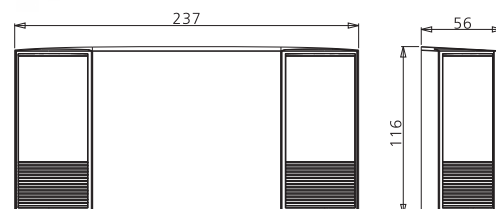

### FEATURE

- Injection-molded thermoplastic ABS housing, UL 94V-0 flame rating.
- Innovative, easy installation in minutes.
- Suitable for wall mount applications.
- Universal J-box mounting pattern.
- 120V-277VAC Dual voltage operation.
- 2X 4pcs 2835 LED lamp heads for emergency mode.
- Luminous Flux: more than 200 LM.
- Built-in 3.6V1000mAh Nickel cadmium battery for minimum
- 90 minutes emergency operation.
- Maximum 24 hours for full recharge time.
- Test switch and charge indicator.
- UL and cULus listed.
- 0° to 40° C indoor damp location listed.
- Five years warranty for the electrical parts and housing.
- Three years warranty for battery.

### PACKING INFORMATION

MODEL NO.	PACKING INFORMATION	WEIGHTS
JLEU12	40x27x15.5cm/6pcs	4.5/3.5kgs