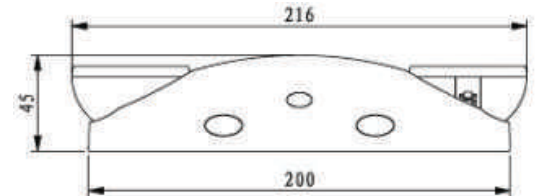

FAMILY :	LXA-JLEU10
NOTES:	
TYPE:	ADJUSTABLE DUAL HEAD EMERGENCY LIGHT

FEATURE

- Injection-molded thermoplastic ABS housing, UL 94V-0 flame rating.
- Innovative, easy installation in minutes.
- Suitable for wall mount applications.
- Universal J-box mounting pattern.
- 120V-277VAC Dual voltage operation.
- 2X1W 2835 LED lamp heads for emergency mode.
- Luminous Flux: more than 200 LM.
- Built-in 3.6V1000mAh Nickel cadmium battery for minimum
- 90 minutes emergency operation.
- Maximum 24 hours for full recharge time.
- Test switch and charge indicator.
- UL and cULus listed.
- 0° to 40° C indoor damp location listed.
- Five years warranty for the electrical parts and housing.
- Three years warranty for battery.

ORDERING INFORMATION

FAMILY	HOUSING COLOR
JLEU10	BLANK(WHITE)
	B(BLACK)

PACKING INFORMATION

MODEL NO.	PACKING INFORMATION	WEIGHTS
JLEU10	40x27x15.5cm/6pcs	4.5/3.5kgs

ELECTRICAL INFORMATION

MODEL	RATED VOLTAGE	INPUT CURRENT	INPUT WATT	LED TYPE	CHARGING TIME	EMERGENCY RUN TIME
JLEU10	120-277V	0.066A	2W	2x1W 2835 LED lamp heads	24 Hrs	90 Mins