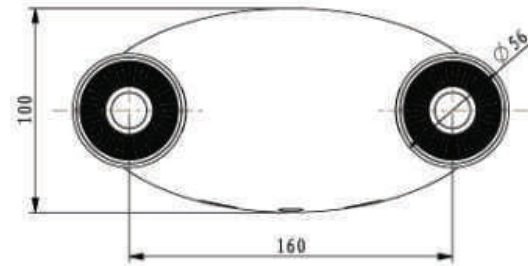

FAMILY :	LXA-JLEU10
NOTES:	
TYPE:	ADJUSTABLE DUAL HEAD EMERGENCY LIGHT

FEATURE

- Injection-molded thermoplastic ABS housing, UL 94V-0 flame rating.
- Innovative, easy installation in minutes.
- Suitable for wall mount applications.
- Universal J-box mounting pattern.
- 120V-277VAC Dual voltage operation.
- 2X1W 2835 LED lamp heads for emergency mode.
- Luminous Flux: more than 200 LM.
- Built-in 3.6V1000mAh Nickel cadmium battery for minimum
- 90 minutes emergency operation.
- Maximum 24 hours for full recharge time.
- Test switch and charge indicator.
- UL and cULus listed.
- 0° to 40° C indoor damp location listed.
- Five years warranty for the electrical parts and housing.
- Three years warranty for battery.

ORDERING INFORMATION

FAMILY	HOUSING COLOR
JLEU10	BLANK(WHITE)
	B(BLACK)

PACKING INFORMATION

MODEL NO.	PACKING INFORMATION	WEIGHTS
JLEU10	40x27x15.5cm/6pcs	4.5/3.5kgs

ELECTRICAL INFORMATION

MODEL	RATED VOLTAGE	INPUT CURRENT	INPUT WATT	LED TYPE	CHARGING TIME	EMERGENCY RUN TIME
JLEU10	120-277V	0.066A	2W	2x1W 2835 LED lamp heads	24 Hrs	90 Mins