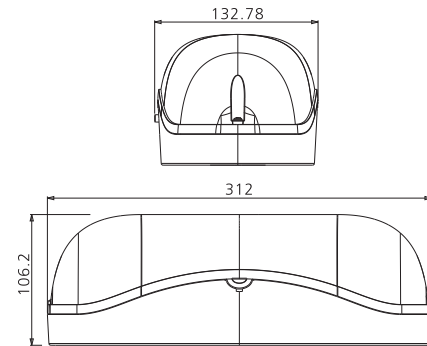

FAMILY : LXA-JLEU5WP
NOTES:
TYPE: WET LOCATION LED EMERGENCY LIGHT

FEATURE
<ul style="list-style-type: none"> ■ Injection-molded thermoplastic ABS housing and polycarbonate cover, UL 94V-0 flame rating. ■ Innovative, easy installation in minutes ■ Suitable for wall and ceiling mount applications ■ Universal J-box mounting pattern ■ 120V/277VAC Dual voltage operation ■ 2X12pcs Super bright 2835 0.5W LED lamp heads for emergency mode, provide more than 400Lm output. ■ Built-in 3.6V2000mAh Nickel cadmium battery for minimum 90 minutes emergency operation. ■ Maximum 24 hours for full recharge time ■ Test switch and charge indicator ■ UL and cULus Wet location listed ■ 0° to 40°C indoor damp location listed ■ Five years warranty for the electrical parts and housing. ■ Two years warranty for battery.

ORDERING INFORMATION				
FAMILY	HOUSING COLOR			WET LOCATION
JLEU5WP	BLANK(WHITE)	B(BLACK)	G(GREY)	WP(WATER PROOF)

PACKING INFORMATION		
MODEL NO.	PACKING INFORMATION	WEIGHTS
JLEU5WP	45.2x34x27.5cm/6pcs	7/6kgs